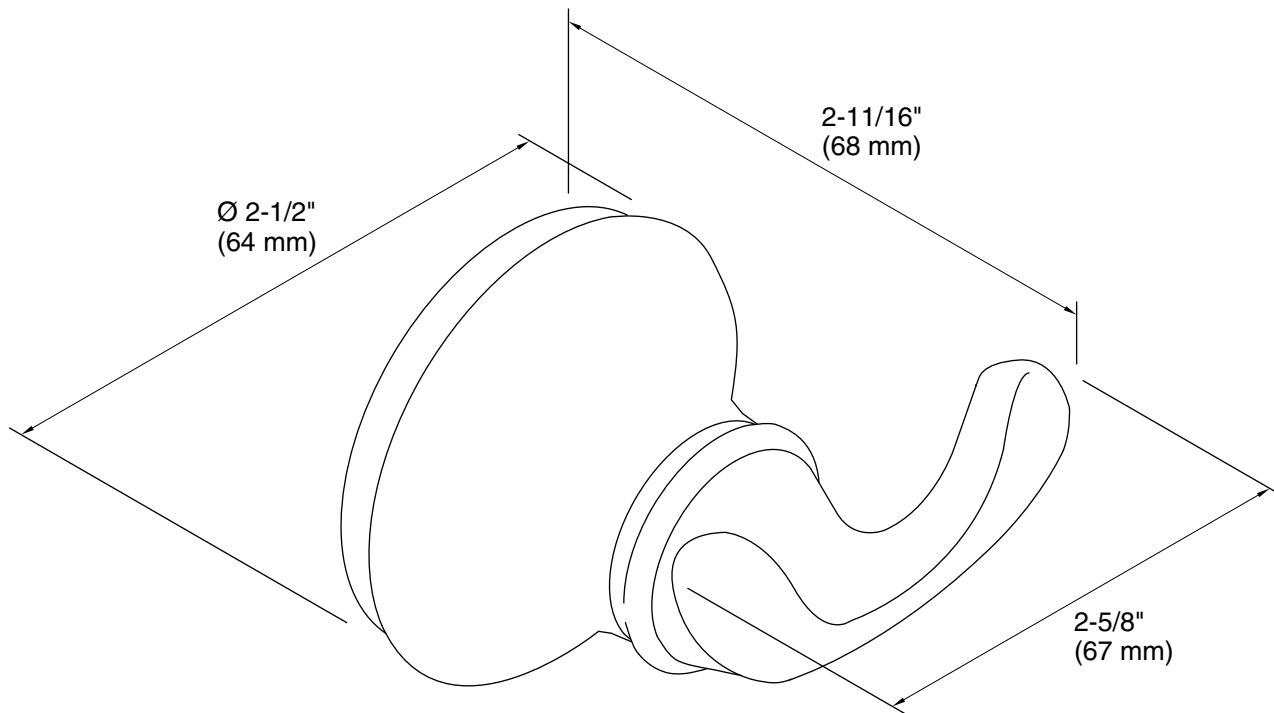

Technical Information

All product dimensions are nominal.

Material: Metal

Notes

Install this product according to the installation guide.

CAUTION: Risk of personal injury. Do not install these products in any area where they are likely to be used inadvertently as a grab bar or support bar. These products are not designed or intended for use as a grab bar or support bar.